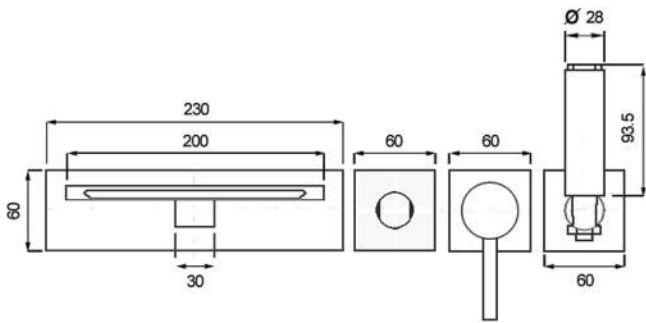

WATERBLADE 4 PIECE WALL MOUNTED BATH TAP WITH SHOWER

FRONT VIEW

GENERAL INFO

HEIGHT	60MM (EXCLUDING HANDHELD)
WIDTH	500MM (MINIMUM REQUIRED)
DEPTH	130MM*
HANDHELD SHOWER	INCLUDED
FINISH	CHROME ON BRASS
GUARANTEE	5 YEARS
OTHER FINISHES	GOLD** NICKEL**

\* TO END OF SPOUT

\*\* OTHER FINISHES AVAILABLE TO SPECIAL ORDER

SIDE VIEW

WATERBLADE COLLECTION