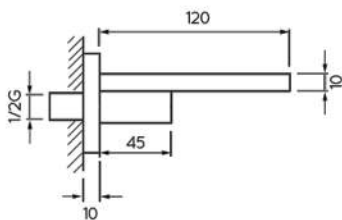

WATERBLADE 4 PIECE WALL MOUNTED BATH TAP WITH SHOWER

FRONT VIEW

GENERAL INFO

HEIGHT	60MM (EXCLUDING HANDHELD)
WIDTH	500MM (MINIMUM REQUIRED)
DEPTH	130MM*
HANDHELD SHOWER	INCLUDED
FINISH	CHROME ON BRASS
GUARANTEE	5 YEARS
OTHER FINISHES	GOLD** NICKEL**

\* TO END OF SPOUT

\*\* OTHER FINISHES AVAILABLE TO SPECIAL ORDER

SIDE VIEW

WATERBLADE COLLECTION